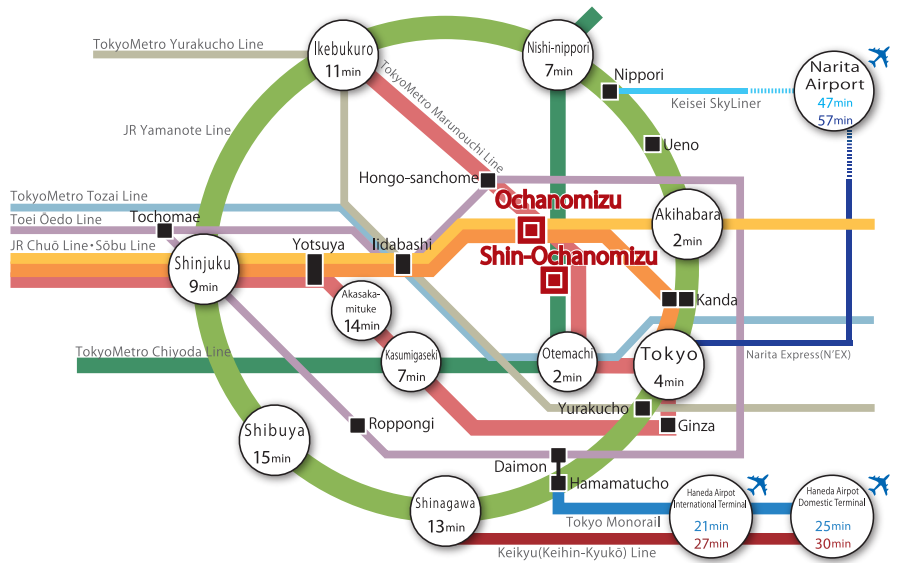

sola city Conference Center

Location

◆ Visiting sola city

JR Chuō Line • Sōbu Line : Ochanomizu Station

1min. walk from Hijiribashi Exit

TokyoMetro Chiyoda Line : Shin-Ochanomizu Station

0min. walk from B2 Exit 【Direct link to concourse】

TokyoMetro Marunouchi Line : Ochanomizu Station

4min. walk from 1 Exit

Toei Shinjyuku Line : Ogawamachi Station

6min. walk from B3 Exit

sola city Conference Center

4-6 Kandasurugadai, Chiyoda-ku, Tokyo. 101-0062

Ochanomizu sola city

- ◆ sola city Hall ...2F
- ◆ Terrace Room ...2F
- ◆ Room A, B, C, D ...1F
- ◆ Conference Center Office ...1F

Please use public transportation when visiting sola city Conference Center.