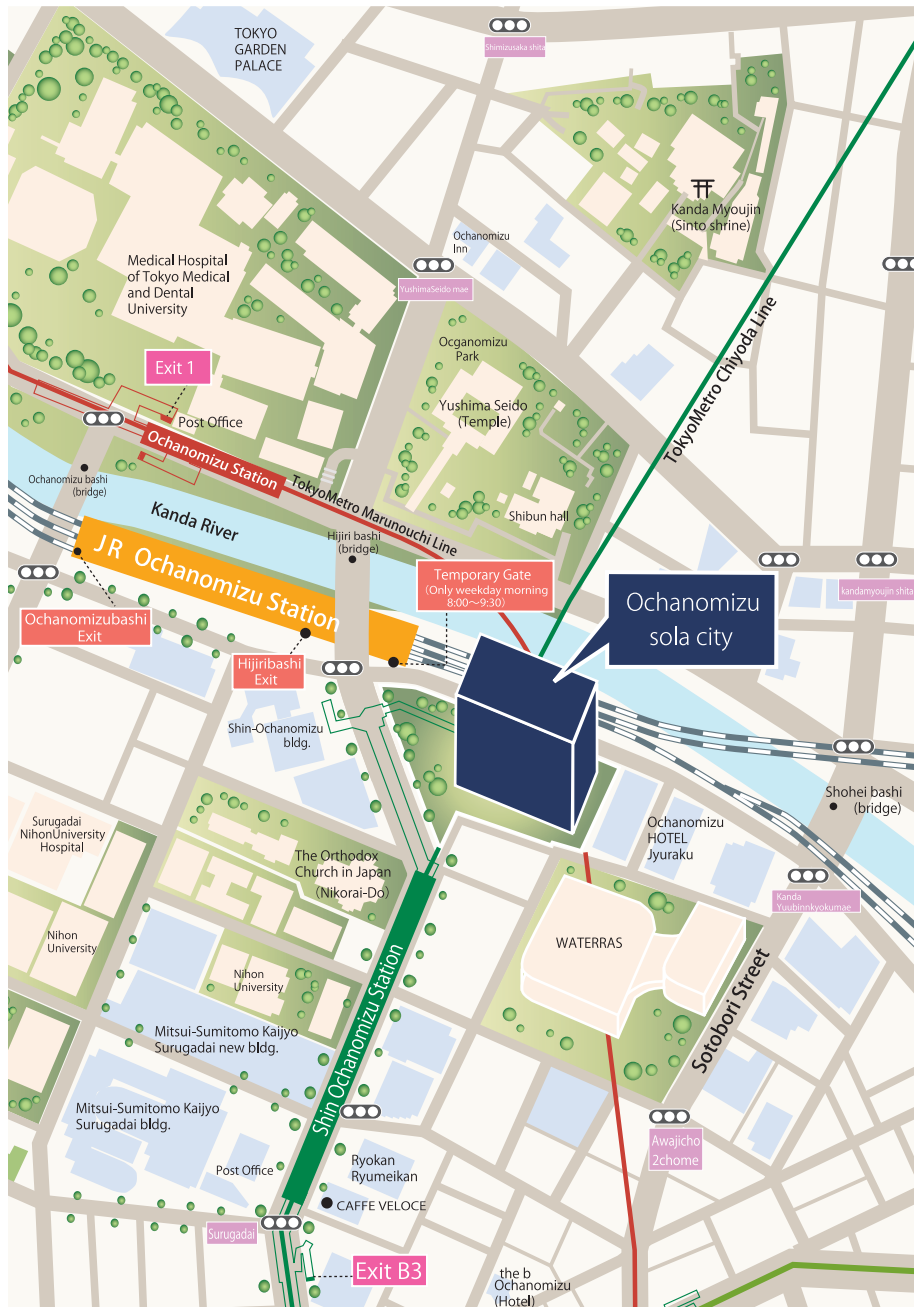

sola city Conference Center

Location

◆ Visiting sola city

JR Chuō Line • Sōbu Line : Ochanomizu Station

1min. walk from Hijiribashi Exit

TokyoMetro Chiyoda Line : Shin-Ochanomizu Station

0min. walk from B2 Exit 【Direct link to concourse】

TokyoMetro Marunouchi Line : Ochanomizu Station

4min. walk from 1 Exit

Toei Shinjyuku Line : Ogawamachi Station

6min. walk from B3 Exit

sola city Conference Center

4-6 Kandasurugadai, Chiyoda-ku, Tokyo. 101-0062

Ochanomizu sola city

- ◆ sola city Hall ...2F
- ◆ Terrace Room ...2F
- ◆ Room A, B, C, D ...1F
- ◆ Conference Center Office ...1F

Please use public transportation when visiting sola city Conference Center.